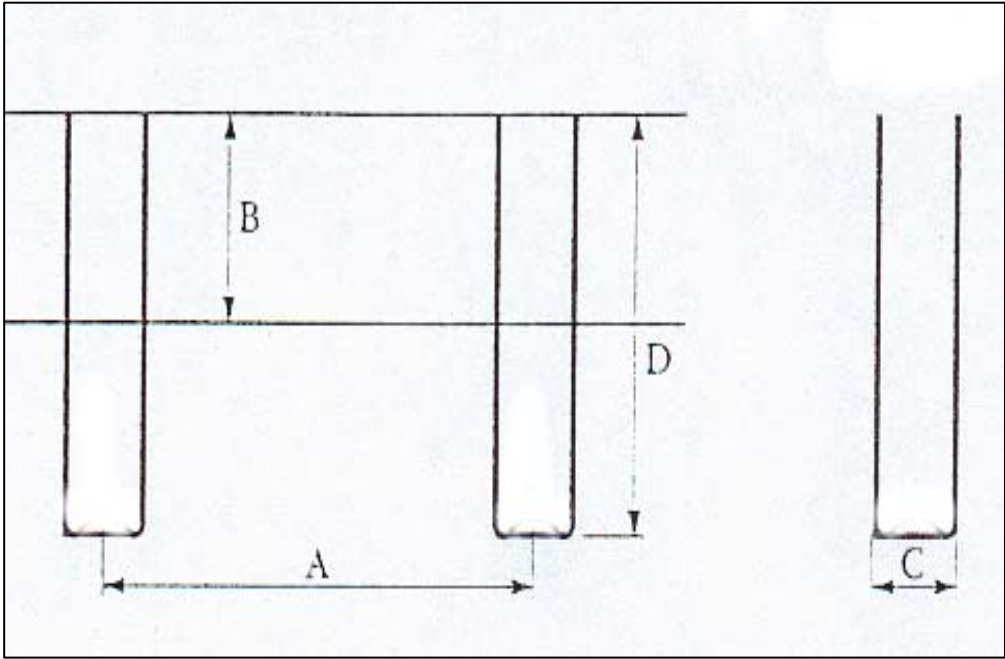

- D'autres finitions sont possibles : nous consulter
- D'autres formats sont réalisables : nous consulter